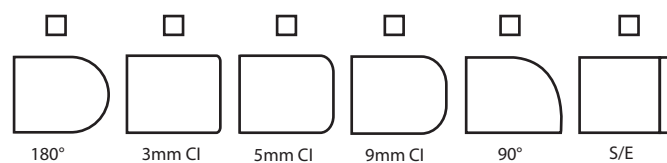

Quote Amount (GST Incl).....

Quote Date:.....

Quoted By:.....

Signature:.....