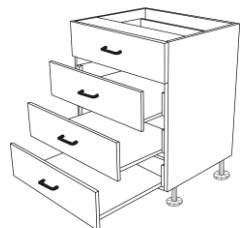

DRAWER CABINET – 4 DRAWER STANDARD				DRAWER SIZES			
CODE	H	W	D	QTY	H&W	NO.	QTY
DR104-450W	720	450	550		177 x 447	4	
DR104-600W	720	600	550		177 x 597	4