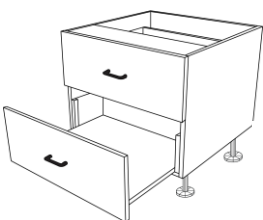

FLOOR CORNER CABINET – 2 DOOR				DOOR SIZES			
CODE	H	W	D	QTY	H&W	NO.	QTY
FCC311-900W	720	900x900	550		715 x 330 (16MM) Or 715 x 328 (18mm)	2	

DRAWER CABINET – 4 DRAWER STANDARD				DRAWER SIZES			
CODE	H	W	D	QTY	H&W	NO.	QTY
DR104-450W	720	450	550		177 x 447	4	
DR104-600W	720	600	550		177 x 597	4	

DRAWER CABINET – 4 DRAWER SOFT CLOSE/GRASS				DRAWER SIZES			
CODE	H	W	D	QTY	H&W	NO.	QTY
DRSC104-450W	720	450	550		177 x 447	4	
DRSC104-600W	720	600	550		177 x 597	4	

DRAWER CABINET – 2 LARGE POT				DRAWER SIZES			
CODE	H	W	D	QTY	H&W	NO.	QTY
DR112-800W	720	800	550		356 x 797	2	